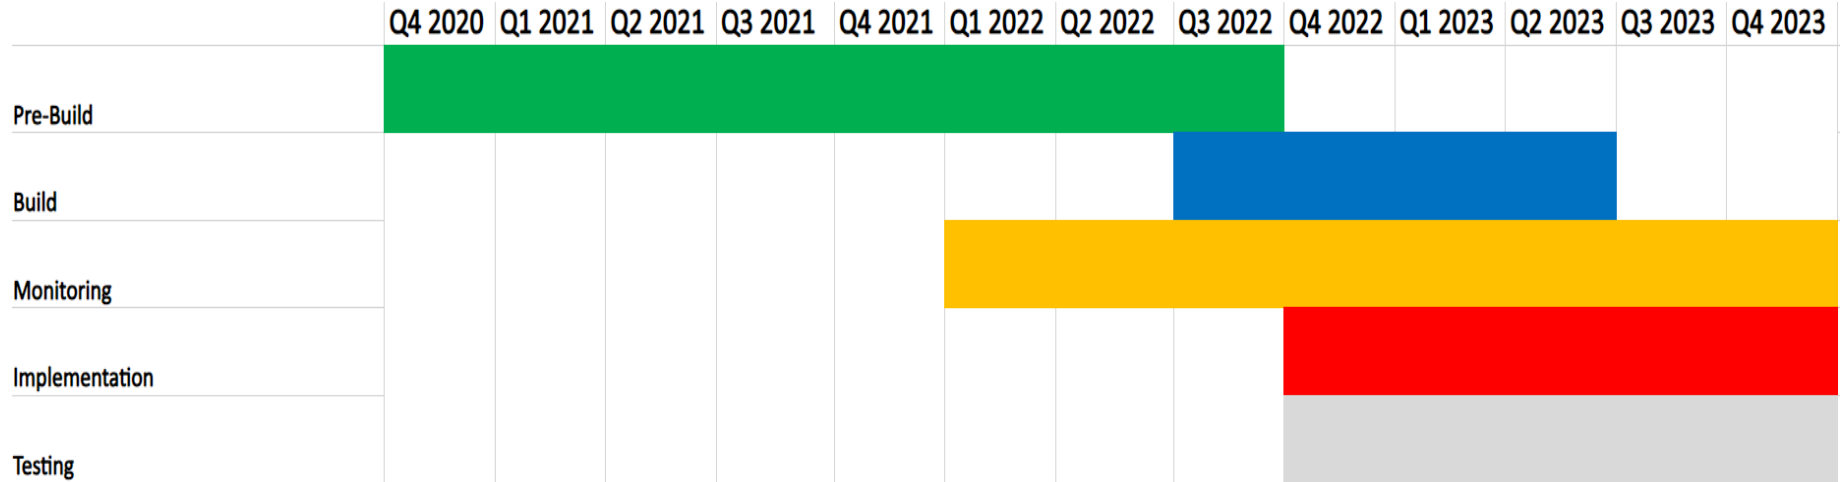

fsena@aphsa.org

THRIVE LMS Timeline

THRIVE LMS

 Learners **356**

 Resources **195**

 eLearning Courses **11**

 Online Learning Communities **10**

Thank You!